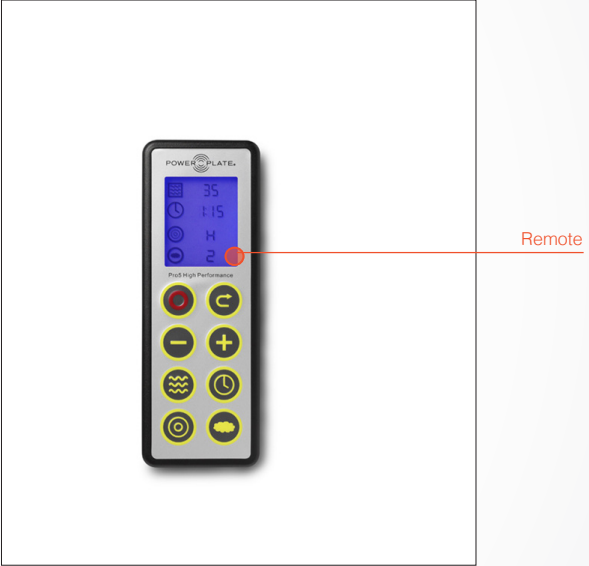

## Performance in a Practical Package.

The Power Plate® pro5HP™ High Performance model is designed to meet the needs of the world's elite athletes. The columnless design allows for 360 degree range of motion around the plate surface or for integration with other equipment such as a squat rack, so athletes can perform a full range of static, dynamic and plyometric exercises. The user-friendly remote control allows athletes or their trainers to adjust settings instantly and without interruption to their workout. The HP model has an optional travel case so it can be conveniently stored away or transported, making it ideal for professional athletes who are on the move.

## Power Plate® pro5HP™ Features

71-HPR-3200

Color (Standard)	Matte black
Dimensions (W x D x H)	38in x 46in x 12in / 96cm x 116cm x 30cm
Platform Dimensions (W x D x H)	38in x 37in / 96cm x 95cm
Case Dimensions (W x D x H)	48in x 48in x 25.5in / 122cm x 122cm x 65cm
Weight	396lb / 180kg
Power Supply	100-240 VAC, 50/60 Hz, Nominal Power: 160-265VA, Universal Voltage
Maximum Load	500lb / 227kg
Operation	User-friendly display and remote control
DualSync™Twin Motor System	DualSync Twin Motor System maintains precise balance at any frequency and amplitude level, allowing perfect synchronisation of vibration for maximum muscle response and efficiency
Stabilization System	Advanced stabilization and compensation system
Frequency	25-50Hz; 1Hz Increments
Time Selections	30, 45, or 60 seconds / up to 9 minutes
Amplitude / Vibration Setting	Low or High
Certifications	CE and EMC; RoHS / WEEE compliant CB, NRTL, C-NRTL, PSE MDD certified FDA listed as Class 1 device, 501k exempt
Warranty	3 years hardware / 1 year electronics / 1 year labor