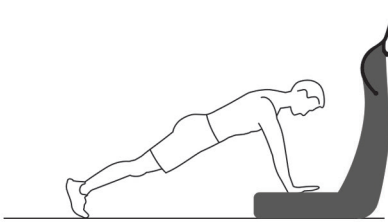

## Performance in a Practical Package.

The Power Plate® pro5HP™ High Performance model is designed to meet the needs of the world's elite athletes. The columnless design allows for 360 degree range of motion around the plate surface or for integration with other equipment such as a squat rack, so athletes can perform a full range of static, dynamic and plyometric exercises. The user-friendly remote control allows athletes or their trainers to adjust settings instantly and without interruption to their workout. The HP model has an optional travel case so it can be conveniently stored away or transported, making it ideal for professional athletes who are on the move.

## Power Plate® pro5HP™ Features

71-HPR-3200

Color (Standard)	Matte black
Dimensions (W x D x H)	38in x 46in x 12in / 96cm x 116cm x 30cm
Platform Dimensions (W x D x H)	38in x 37in / 96cm x 95cm
Case Dimensions (W x D x H)	48in x 48in x 25.5in / 122cm x 122cm x 65cm
Weight	396lb / 180kg
Power Supply	100-240 VAC, 50/60 Hz, Nominal Power: 160-265VA, Universal Voltage
Maximum Load	500lb / 227kg
Operation	User-friendly display and remote control
DualSync™Twin Motor System	DualSync Twin Motor System maintains precise balance at any frequency and amplitude level, allowing perfect synchronisation of vibration for maximum muscle response and efficiency
Stabilization System	Advanced stabilization and compensation system
Frequency	25-50Hz; 1Hz Increments
Time Selections	30, 45, or 60 seconds / up to 9 minutes
Amplitude / Vibration Setting	Low or High
Certifications	CE and EMC; RoHS / WEEE compliant CB, NRTL, C-NRTL, PSE MDD certified FDA listed as Class 1 device, 501k exempt
Warranty	3 years hardware / 1 year electronics / 1 year labor