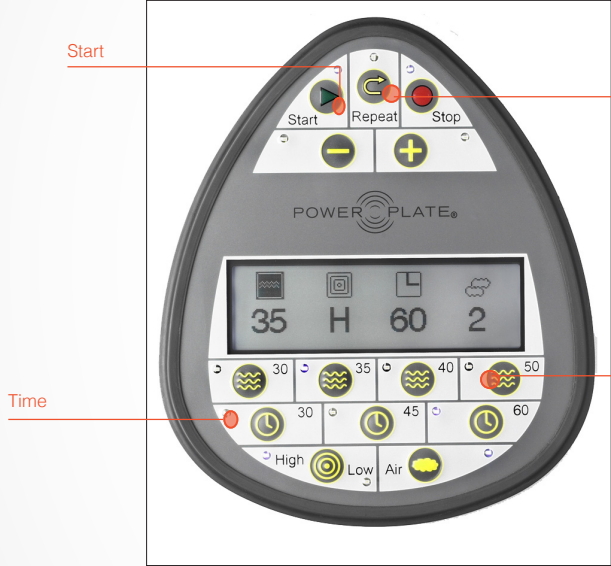

# pro5<sup>HP</sup>

## Performance in a Practical Package.

The Power Plate® pro5HP™ High Performance model is designed to meet the needs of the world's elite athletes. The columnless design allows for 360 degree range of motion around the plate surface or for integration with other equipment such as a squat rack, so athletes can perform a full range of static, dynamic and plyometric exercises. The user-friendly remote control allows athletes or their trainers to adjust settings instantly and without interruption to their workout. The HP model has an optional travel case so it can be conveniently stored away or transported, making it ideal for professional athletes who are on the move.

## Power Plate® pro5HP™ Features

71-HPR-3200

Color (Standard)	Matte black
Dimensions (W x D x H)	38in x 46in x 12in / 96cm x 116cm x 30cm
Platform Dimensions (W x D x H)	38in x 37in / 96cm x 95cm
Case Dimensions (W x D x H)	48in x 48in x 25.5in / 122cm x 122cm x 65cm
Weight	396lb / 180kg
Power Supply	100-240 VAC, 50/60 Hz, Nominal Power: 160-265VA, Universal Voltage
Maximum Load	500lb / 227kg
Operation	User-friendly display and remote control
DualSync™Twin Motor System	DualSync Twin Motor System maintains precise balance at any frequency and amplitude level, allowing perfect synchronisation of vibration for maximum muscle response and efficiency
Stabilization System	Advanced stabilization and compensation system
Frequency	25-50Hz; 1Hz Increments
Time Selections	30, 45, or 60 seconds / up to 9 minutes
Amplitude / Vibration Setting	Low or High
Certifications	CE and EMC; RoHS / WEEE compliant CB, NRTL, C-NRTL, PSE MDD certified FDA listed as Class 1 device, 501k exempt
Warranty	3 years hardware / 1 year electronics / 1 year labor